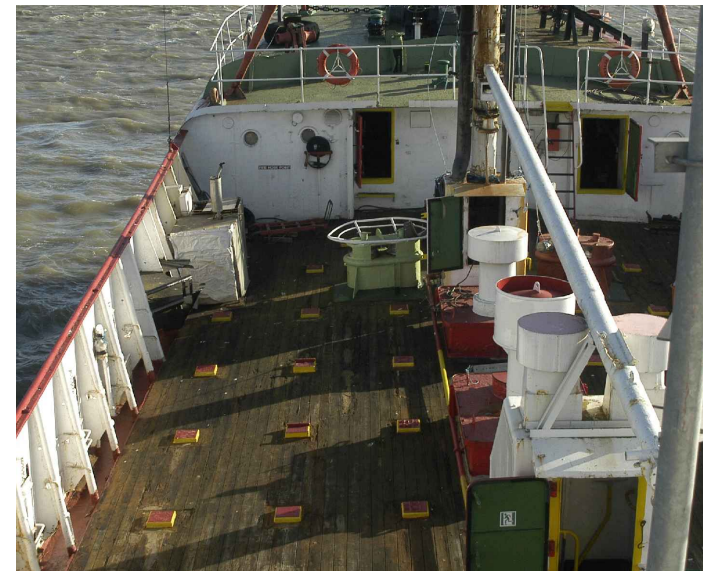

REV	DATE	BY	DESCRIPTION

ROSS REVENGE

MAIN DECK PLAN LAYOUT (1)

Date: FEB-2016	Scale: 1:50
Drawn: CJOHNSON	Eng: GJ
File Ref:	Checked By:
Drawing No:	Sheet Size: A3
319-RR-MP-025	
RECORD DRAWING	

A3