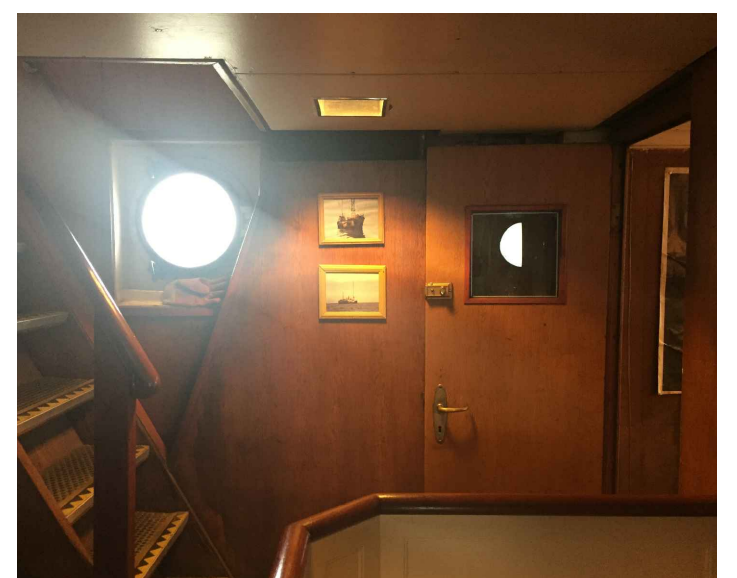

A

B

C

D

REVISIONS		NOTES		PROJECT	DRAWING TITLE		Date: FEB-2016	Scale: 1:50
Rev	Date	By	Description	ROSS REVENGE	STUDIO STAIRS PLAN LAYOUT		Drawn: CJOHNSON	Eng: GJ
							File Ref:	Checked By:
<p>Copyright Notice This drawing is linked to Copyright © Ross Revenge Plans (2015-2017) - Reg No 284707913 and may not be altered, reproduced or used other than for the purpose which it is issued.</p> <p>Terms of Use Ross Revenge Plans utilise Digital Rights Management (DRM) on all products. Use of this file denotes the recipient's acceptance of our DRM policies. Copy available on request.</p>						Drawing No:	319-RR-MP-047	
				A3		RECORD DRAWING		