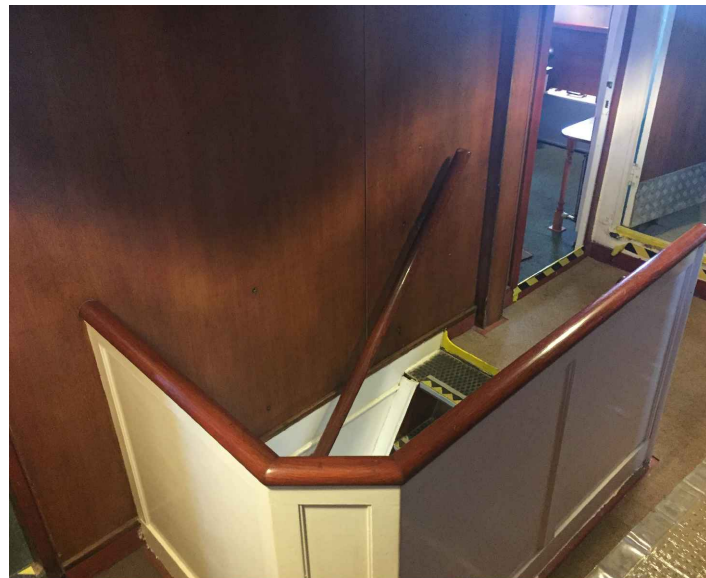

A

B

C

D

REVISIONS		NOTES		PROJECT	DRAWING TITLE		Date: FEB-2016	Scale: 1:50
Rev	Date	By	Description	ROSS REVENGE	STUDIO STAIRS PLAN LAYOUT		Drawn: CJOHNSON	Eng: GJ
							File Ref:	Checked By:
<p>Copyright Notice This drawing is linked to Copyright © Ross Revenge Plans (2015-2017) - Reg No 284707913 and may not be altered, reproduced or used other than for the purpose which it is issued.</p> <p>Terms of Use Ross Revenge Plans utilise Digital Rights Management (DRM) on all products. Use of this file denotes the recipient's acceptance of our DRM policies. Copy available on request.</p>						Drawing No:	319-RR-MP-047	
				A3		RECORD DRAWING		