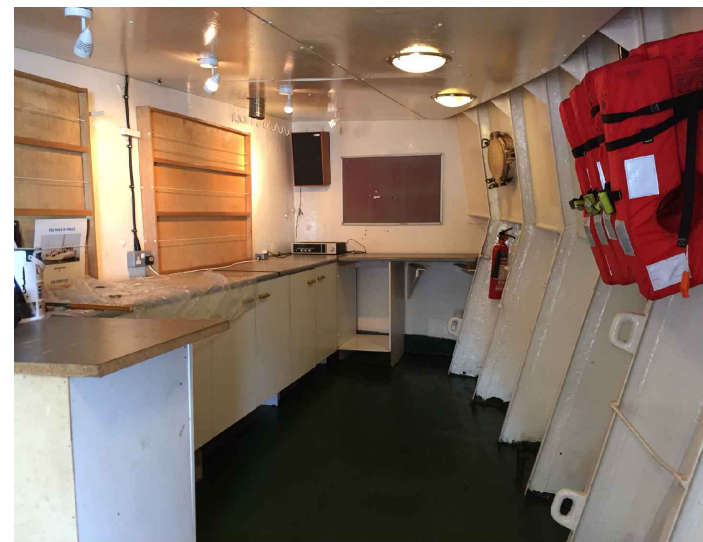

DECK

CAROLINE SHOP

RELIGIOUS STUDIO

LADDER

TOOL STORE

MESS

PROVISIONS

REV	DATE	BY	DESCRIPTION
RD		GJ	RECORD DRAWING

ROSS REVENGE

CAROLINE SHOP PLAN LAYOUT

Date: JAN 2016	Scale: 1:50
Drawn: CJOHNSON	Eng: GJ
File Ref:	Checked By:
Drawing No:	Sheet Size: A3
319-RR-MP-014	
RECORD DRAWING	

A3