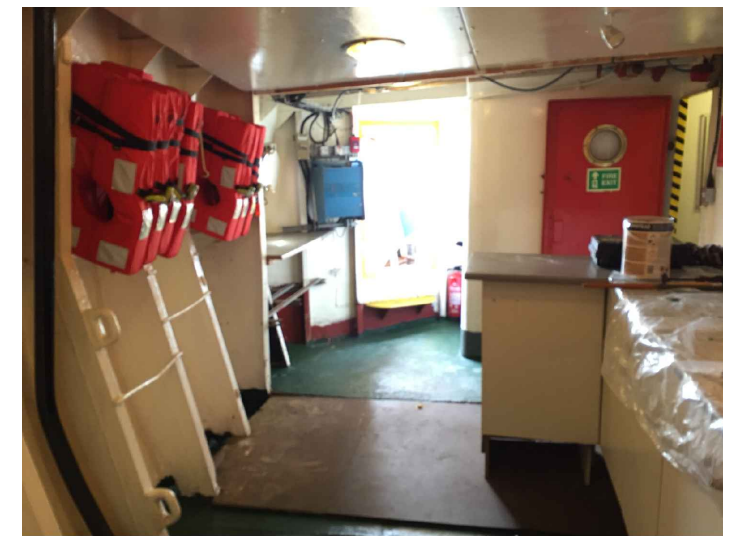

DECK

CAROLINE SHOP

RELIGIOUS STUDIO

LADDER

TOOL STORE

MESS

PROVISIONS

REV	DATE	BY	DESCRIPTION
RD		GJ	RECORD DRAWING

ROSS REVENGE

CAROLINE SHOP PLAN LAYOUT

Date: JAN 2016	Scale: 1:50
Drawn: CJOHNSON	Eng: GJ
File Ref:	Checked By:
Drawing No:	Sheet Size: A3
319-RR-MP-014	
RECORD DRAWING	

A3