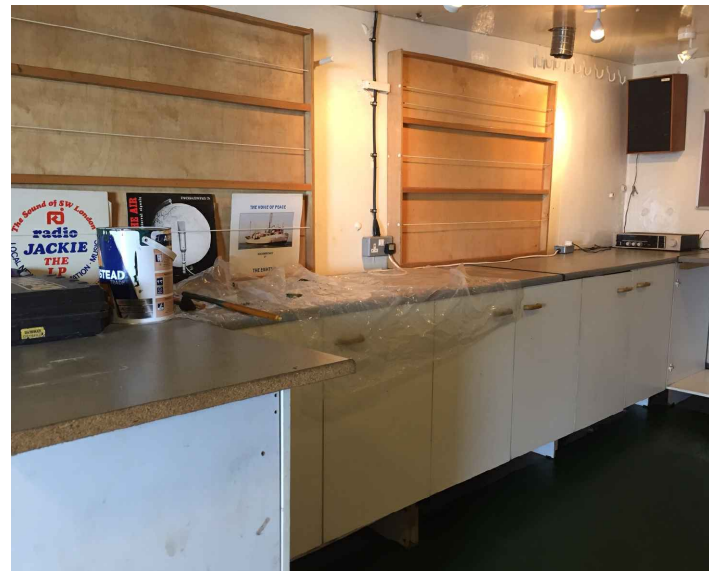

DECK

CAROLINE SHOP

RELIGIOUS STUDIO

LADDER

TOOL STORE

MESS

PROVISIONS

REV	DATE	BY	DESCRIPTION
RD		GJ	RECORD DRAWING

ROSS REVENGE

CAROLINE SHOP PLAN LAYOUT

Date: JAN 2016	Scale: 1:50
Drawn: CJOHNSON	Eng: GJ
File Ref:	Checked By:
Drawing No:	Sheet Size: A3
319-RR-MP-014	
RECORD DRAWING	

A3